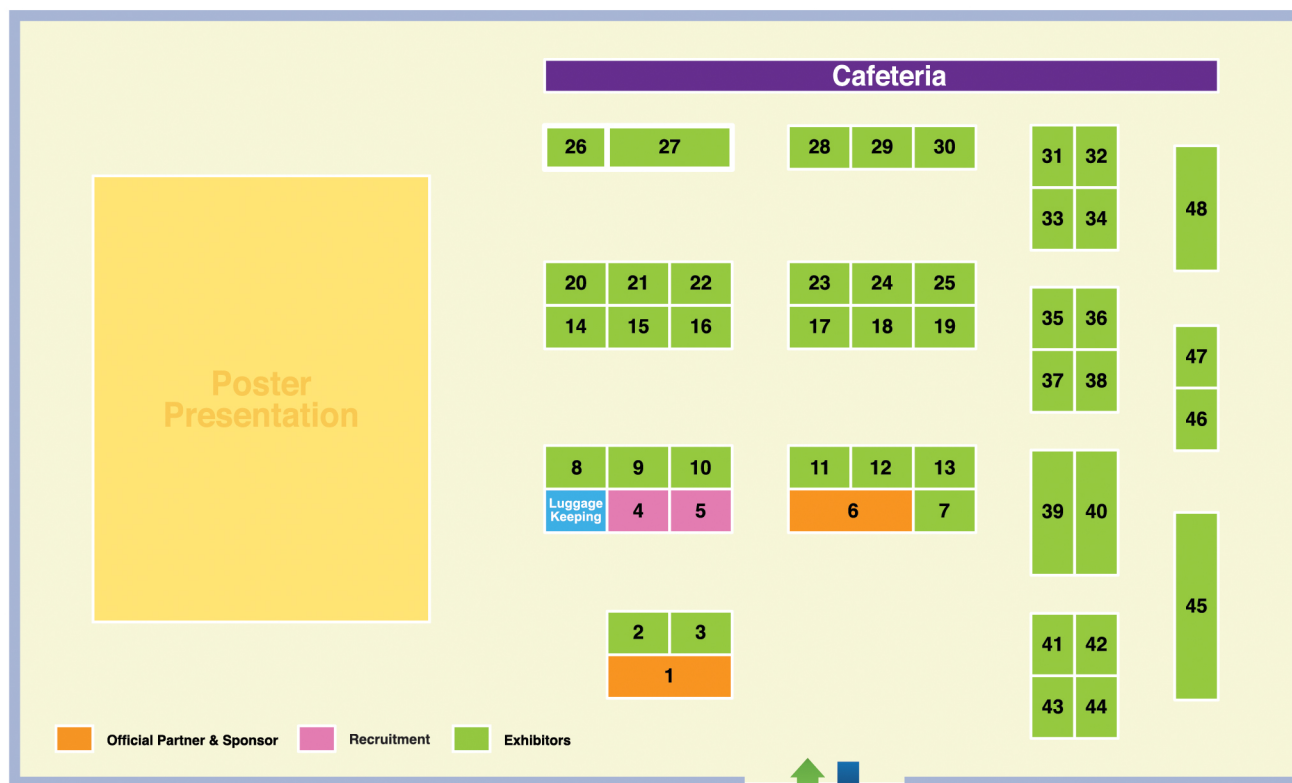

Guide Map (Exhibition)

2024 KCS 133rd GENERAL MEETING & EXHIBITION

No.	BOOTH NAME
1	BIONEER CORPORATION
2	OSANGJAIEL
3	SULIM COMMERCE CO., LTD.
4	Hansol Chemical
5	KUMHO PETROCHEMICAL
6	SHIMADZU SCIENTIFIC KOREA
7	Flochem Co., Ltd.
8	ALTOSS
9	LyoKorea co., Ltd
10	editage
11	JUNGJINSCI
12	iNexus Inc.
13	AVENTION
14	NANOBASE
15	EmCrafts Co., Ltd.
16	Goojung EnT Co., Ltd.

No.	BOOTH NAME
17	Korea Basic Science Institute
18	ICLUEBIO
19	Netzsch Korea
20	Apple Science
21	Qbic Laser System Inc.
22	Kangwon Radiation Convergence Research Support Center
23	BK Instruments Inc.
24	APM Engineering Co., Ltd.
25	SMtech
26	KOREA SPECTRAL PRODUCTS
27	EZchemtech Inc
28	GAONEX
29	JKLab
30	Micromeritics
31	WizOptics
32	University of Science and Technology